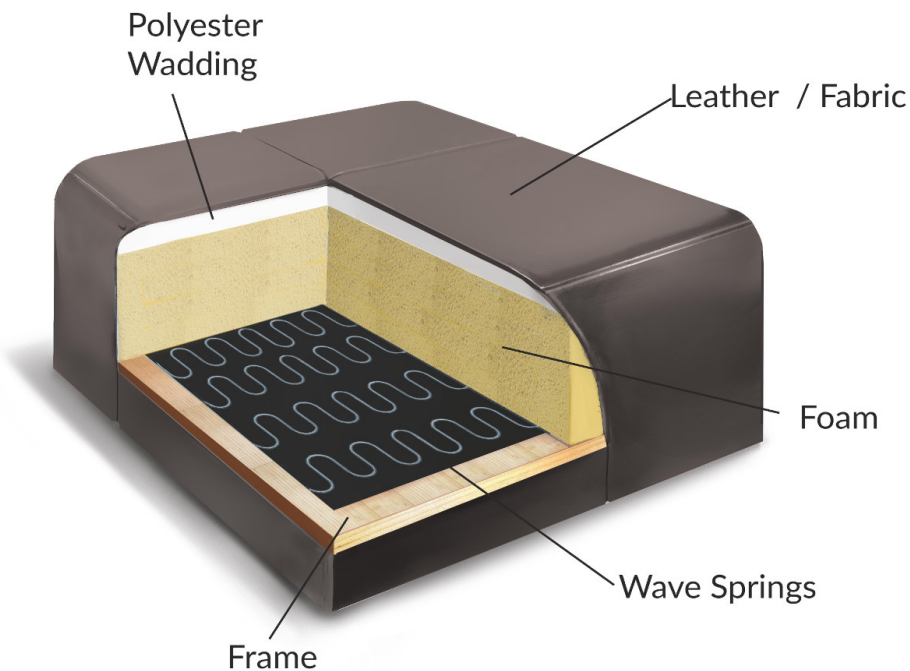

Porto
X052

ADDITIONAL INFORMATION

Porto
X052

1. Foam density in seat: HR3020 + HR4030
2. Foam density in back: VP2315
3. Metal feet. Standard - dark brown aluminium
4. Metal feet as an option (op. 156) can be painted with powder paint (colours: black, white, gray, gold, brown, light gray)
5. Model has adjustable headrests and armrest in element 1,5SWL/P
6. Model with electric recliner
7. Height of foam mattress: 11-12 cm
8. There is no possibility to order configurations, where built-in mini-bars SBV10-40 (regardless of version) will be connected with side BW1L/P, BW2L/P or BW3L/P. At the end of the model there may be for example element SBVL/P

Leather

Fabric

BW1L-1RP0-BW1P
90 / 58-107-163 / h 48-82-101
incl. feet 14 cm

DIMENSIONS: WIDTH/DEPTH/HEIGHT

BW1L-1RP0-BW1P
90 / 58-107-163 / h 48-82-101
incl. feet 14 cm

1N0
62 / 58-107 / h 48-82-101
incl. feet 14 cm

1RP0
62 / 58-107-163 / h 48-82-101
incl. feet 14 cm

1,5N0
82 / 58-107 / h 48-82-101
incl. feet 14 cm

1,5RP0
82 / 58-107-163 / h 48-82-101
incl. feet 14 cm

3N0
162 / 58-107 / h 48-82-101
incl. feet 14 cm

2,5RF0
142 / 58-107 / h 48-82-101
incl. feet 15 cm

1,5SWP
100 / 126-172 / h 48-82-101
incl. feet 14 cm

1STL
109 / 58-107 / h 48-82-101
incl. feet 14 cm

1STP
109 / 58-107 / h 48-82-101
incl. feet 14 cm

X90K
108 / 108 / h 48-82-101
incl. feet 14 cm

SBV10 / SBV10 L/P
SBV20 / SBV20 L/P
SBV30 / SBV30 L/P
SBV40 / SBV40 L/P
35 / 100 / h 69
incl. feet 14 cm