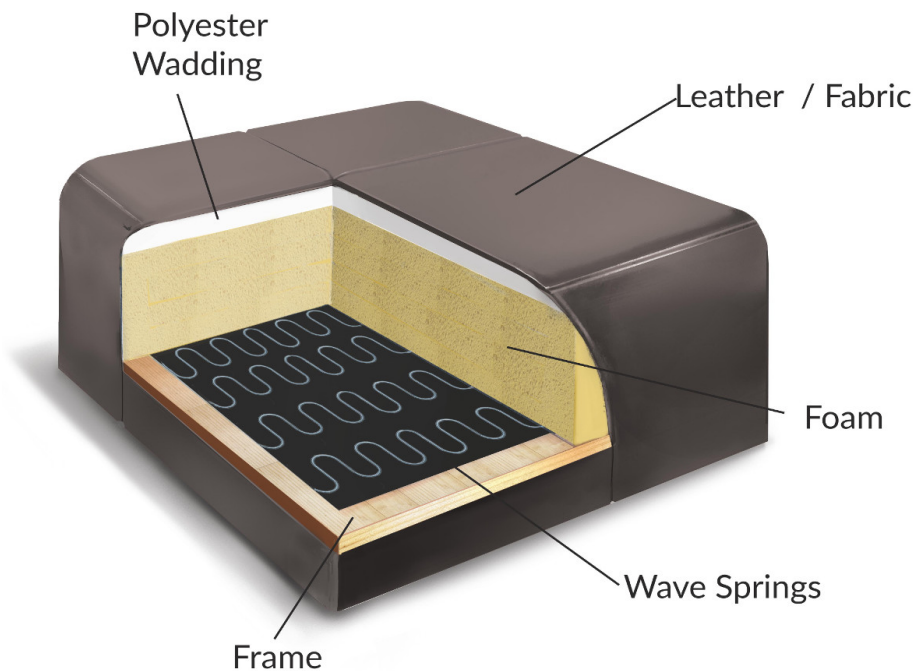

vero
APPARTAMENTI

STRADA

ADDITIONAL INFORMATION

1. Foam density in seat: HR3020 + HR4030
2. Foam density in back: T2015
3. Metal (stainless steel) feet
4. Base (insert) under the seat can be made of oak wood or be upholstered in fabric or leather
5. Model has adjustable headrests

vero
APPARTAMENTI

STRADA

Leather

Fabric

DIMENSIONS: WIDTH/DEPTH/HEIGHT

3N2

210 / 57-102 / h 44-77-99
(incl. feet 15 cm)

3N2

DIMENSIONS MAY DIFFER FROM THE REAL ONES (ALLOWANCE +/- 4 cm)