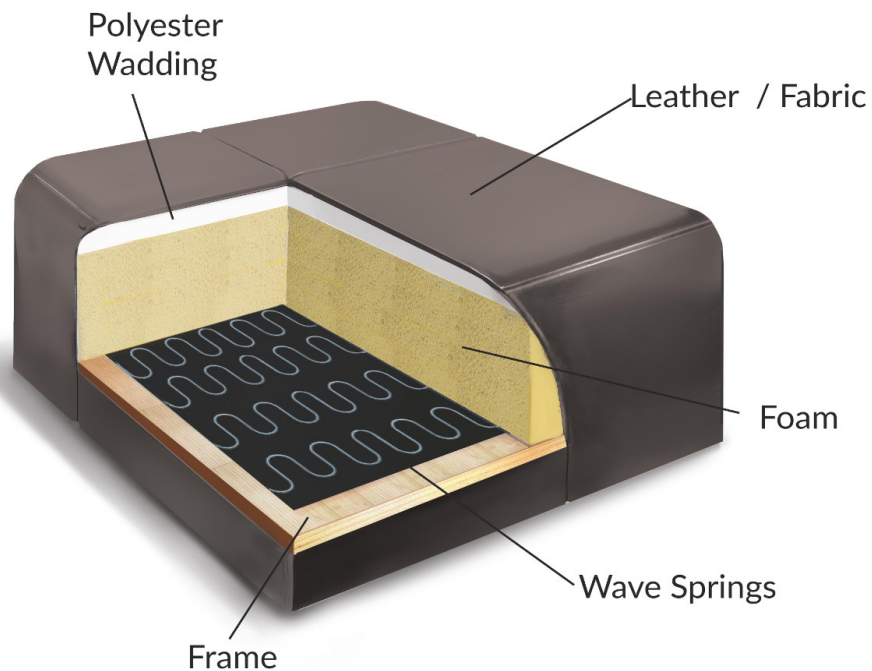

vero  
APPARTAMENTI

PORTO

ADDITIONAL INFORMATION

1. Foam density in seat: HR3020 + HR4030
2. Foam density in back: VP2315
3. Metal (powder painting) feet
4. Model has adjustable headrests
5. Model with electric recliner

vero  
APPARTAMENTI

PORTO

DIMENSIONS: WIDTH/DEPTH/HEIGHT

Leather

Fabric

**BW1L-1RPO-BW1P**

90 / 58-107-163 / h 48-82-101  
incl. feet 14 cm

**BW1L-1RPO-BW1P**

90 / 58-107-163 / h 48-82-101  
incl. feet 14 cm

**1NO**

62 / 58-107 / h 48-82-101  
incl. feet 14 cm

**1RPO**

62 / 58-107-163 / h 48-82-101  
incl. feet 14 cm

**1,5NO**

82 / 58-107 / h 48-82-101  
incl. feet 14 cm